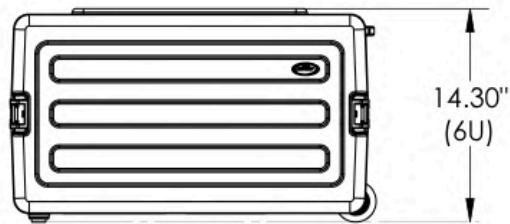

[CDMX] 55.1328.0711- 55.8851.8725
[WhatsApp] 55 3851 2609
www.skbcases.com.mx www.harderback.com

HARDERBACK

1SKB-R6W

HARDERBACK

Maletas Industriales | Maletines Militares
 Estuches de Protección | Cajas Polipropileno
 Mochilas Resistentes | Cajas Biometricas

[Draw]

1SKB-R6W

Case Series:	Rolling Rack Series	Dimensions (for reference only)				
		Length	Width	Overall	Base / Lid	
Case part#	1SKB-R6W					
		left to right	front to back	height	height	
Weight:		Exterior	24.50"	24.00"	14.30"	
		Interior	19" Rack	19.00"	6U	