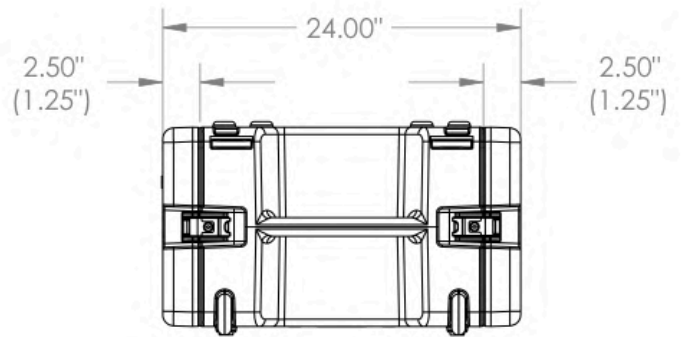

[Draw]

1SKB-R6W

Case Series:	Rolling Rack Series	Dimensions (for reference only)				
		Length	Width	Overall	Base / Lid	
Case part#	1SKB-R6W					
		left to right	front to back	height	height	
Weight:		Exterior	24.50"	24.00"	14.30"	
		Interior	19" Rack	19.00"	6U	