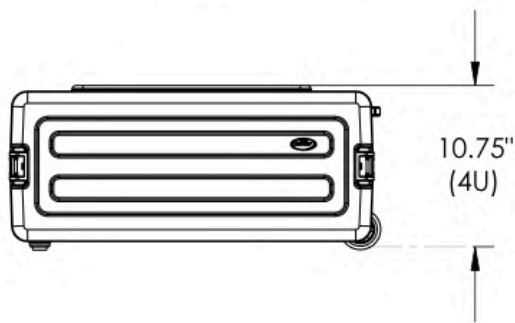

[CDMX] 55.1328.0711- 55.8851.8725
[WhatsApp] 55 3851 2609
www.skbcases.com.mx www.harderback.com

HARDERBACK

1SKB-R4W

HARDERBACK

Maletas Industriales | Maletines Militares
Estuches de Protección | Cajas Polipropileno
Mochilas Resistentes | Cajas Biometricas

[Draw]

1SKB-R4W

Case Series:	Rolling Rack	Dimensions (for reference only)			
		Length	Width	Overall	Base / Lid
Case part#	1SKB-R4W	left to right	front to back	height	height
Weight:	Exterior	24.50"	24.00"	10.75"	
	Interior	19" Rack	19.00"	4U	